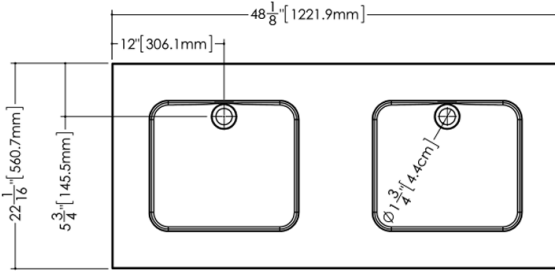

Faucet hole options: 1 hole (for mono faucet), 3 holes (for widespread faucet) or no hole (for wall-mounted faucet)

## TECHNICAL DETAILS

- **Width:** 22"
- **Length:** 48.13"
- **Height:** 2"
- **Weight:** 34 lbs / 15 kg

**Top View**

**Front View**

**Side View**

### VDCOS 48

WETSTYLE cannot be held responsible for any technical errors and reserves the right to make revisions without notice. Approximate measurement. The manufacturer accepts 1/4" (6.35mm) variance.