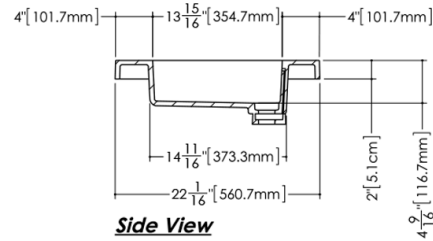

Faucet hole options: 1 hole (for mono faucet), 3 holes (for widespread faucet) or no hole (for wall-mounted faucet)

## TECHNICAL DETAILS

- **Width:** 22"
- **Length:** 48.13"
- **Height:** 2"
- **Weight:** 34 lbs / 15 kg

**Top View**

**Front View**

**Side View**

### VDCOS 48

WETSTYLE cannot be held responsible for any technical errors and reserves the right to make revisions without notice. Approximate measurement. The manufacturer accepts 1/4" (6.35mm) variance.