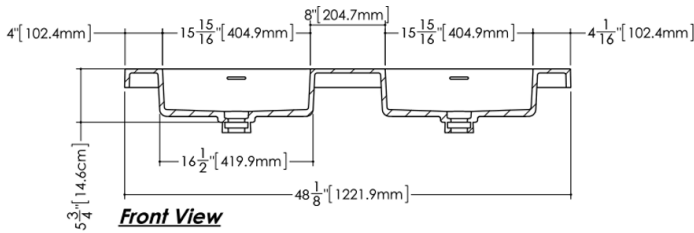

Faucet hole options: 1 hole (for mono faucet), 3 holes (for widespread faucet) or no hole (for wall-mounted faucet)

## TECHNICAL DETAILS

- **Width:** 22"
- **Length:** 48.13"
- **Height:** 2"
- **Weight:** 34 lbs / 15 kg

**Top View**

**Front View**

**Side View**

### VDCOS 48

WETSTYLE cannot be held responsible for any technical errors and reserves the right to make revisions without notice. Approximate measurement. The manufacturer accepts 1/4" (6.35mm) variance.