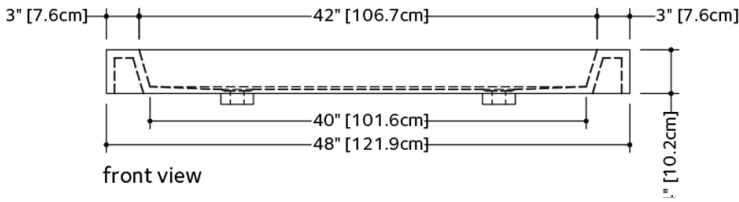

Oak bridge wenge shade included.

TECHNICAL DETAILS

- **Width:** 22"
- **Length:** 48"
- **Height:** 4"
- **Weight:** 42 lbs / 19 kg

plan view

front view

side view

VOV 48

WETSTYLE cannot be held responsible for any technical errors and reserves the right to make revisions without notice. Approximate measurement. The manufacturer accepts 1/4" (6.35mm) variance.