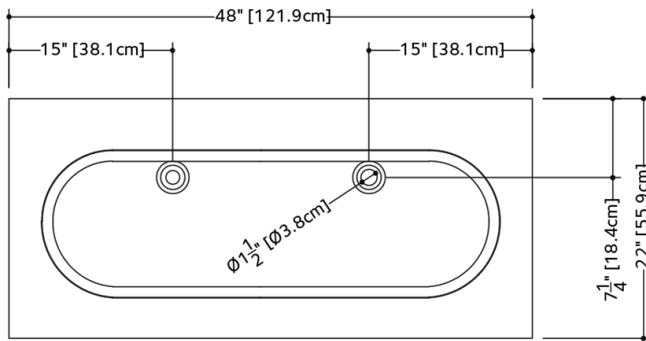

Oak bridge wenge shade included.

TECHNICAL DETAILS

- **Width:** 22"
- **Length:** 48"
- **Height:** 4"
- **Weight:** 42 lbs / 19 kg

plan view

front view

side view

VOV 48

WETSTYLE cannot be held responsible for any technical errors and reserves the right to make revisions without notice. Approximate measurement. The manufacturer accepts 1/4" (6.35mm) variance.