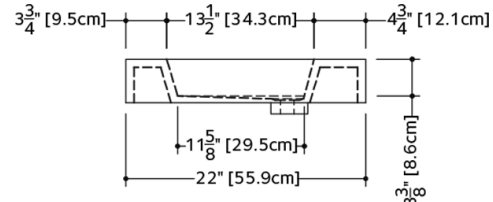

Oak bridge wenge shade included.

TECHNICAL DETAILS

- **Width:** 22"
- **Length:** 48"
- **Height:** 4"
- **Weight:** 42 lbs / 19 kg

plan view

front view

side view

VOV 48

WETSTYLE cannot be held responsible for any technical errors and reserves the right to make revisions without notice. Approximate measurement. The manufacturer accepts 1/4" (6.35mm) variance.