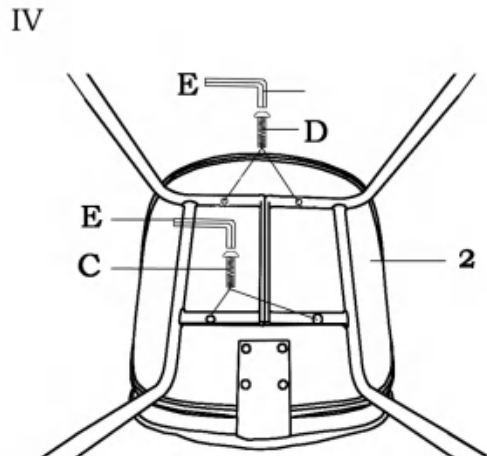

ITEM NAME/ NOM D'ITEM: MILES BAR CHAIR
ITEM#/NO. ITEM: 101741/101742/101743/101750

PART LIST / LISTE DES PIÈCES

(1)	(2)	(3)	(4)	(5)	(6)
					A.  M8x14mm x2 B.  M6x30mm x2 C.  M6x22mm x6 D.  M6x30mm x2 E.  5mm x1
x1	x1	x1	x1	x1	

ASSEMBLY INSTRUCTIONS / INSTRUCTIONS D'ASSEMBLAGE

To install the chair, please tighten the screws in 80% first, after installing all the screws, make sure the chair is balanced and re-tighten the screws in 100%.