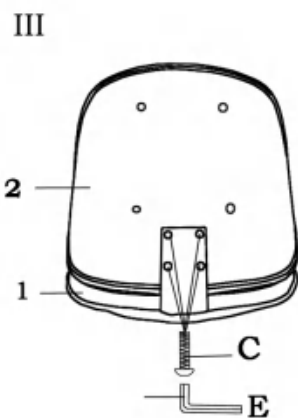

ITEM NAME/ NOM D'ITEM: MILES BAR CHAIR
ITEM#/NO. ITEM: 101741/101742/101743/101750

PART LIST / LISTE DES PIÈCES

(1)	(2)	(3)	(4)	(5)	(6)
					A.  M8x14mm x2 B.  M6x30mm x2 C.  M6x22mm x6 D.  M6x30mm x2 E.  5mm x1
x1	x1	x1	x1	x1	

ASSEMBLY INSTRUCTIONS / INSTRUCTIONS D'ASSEMBLAGE

To install the chair, please tighten the screws in 80% first, after installing all the screws, make sure the chair is balanced and re-tighten the screws in 100%.